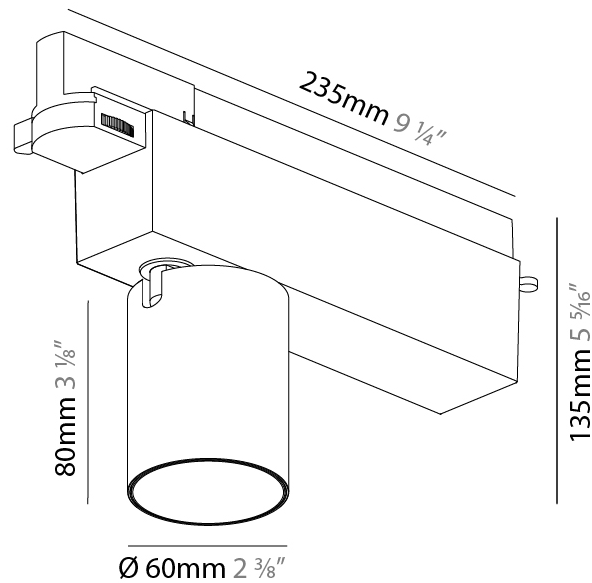

GENERAL

Series: Centriq
 Subseries: Centriq 60
 Brand: Prolicht
 Division: Architectural
 Mounting Type: Track
 Mounting Location: Ceiling
 Subcategory: Spots

PHYSICAL

Shape: Cylinder
 Diameter (mm): 60
 Diameter (in): 2 3/8
 Length (mm): 235
 Length (in): 9 1/4
 Height (mm): 135
 Height (in): 5 5/16
 Light Distribution: Adjustable / Direct
 Weight (kg): 0.7
 Weight (lbs): 1.54
 Installation Requirement: Track or profile system
 Fixture Finish: SSR / BKV / CWI / CRY / HAB / UFT / ITA / RUA / FTG / MYG / LOD / PUS / FRO / FUP / KIA / POP / BLS / SPG / MEY / GOH / GUM / CHC / COM / ABZ / JAG / OBR / MOS / ROR
 Fixture Material: Aluminum Die Cast

OPTICAL

Beam Angle: 8
 Adjustability: Rotational 340°; Tilt 90°
 Upon Request: Special Beam Angles

RATINGS AND CERTIFICATIONS

Certified By: Certified for North American Standards
 IP rating: IP20

PROJECT
TYPE
SPECIFIER
QUANTITY
DATE